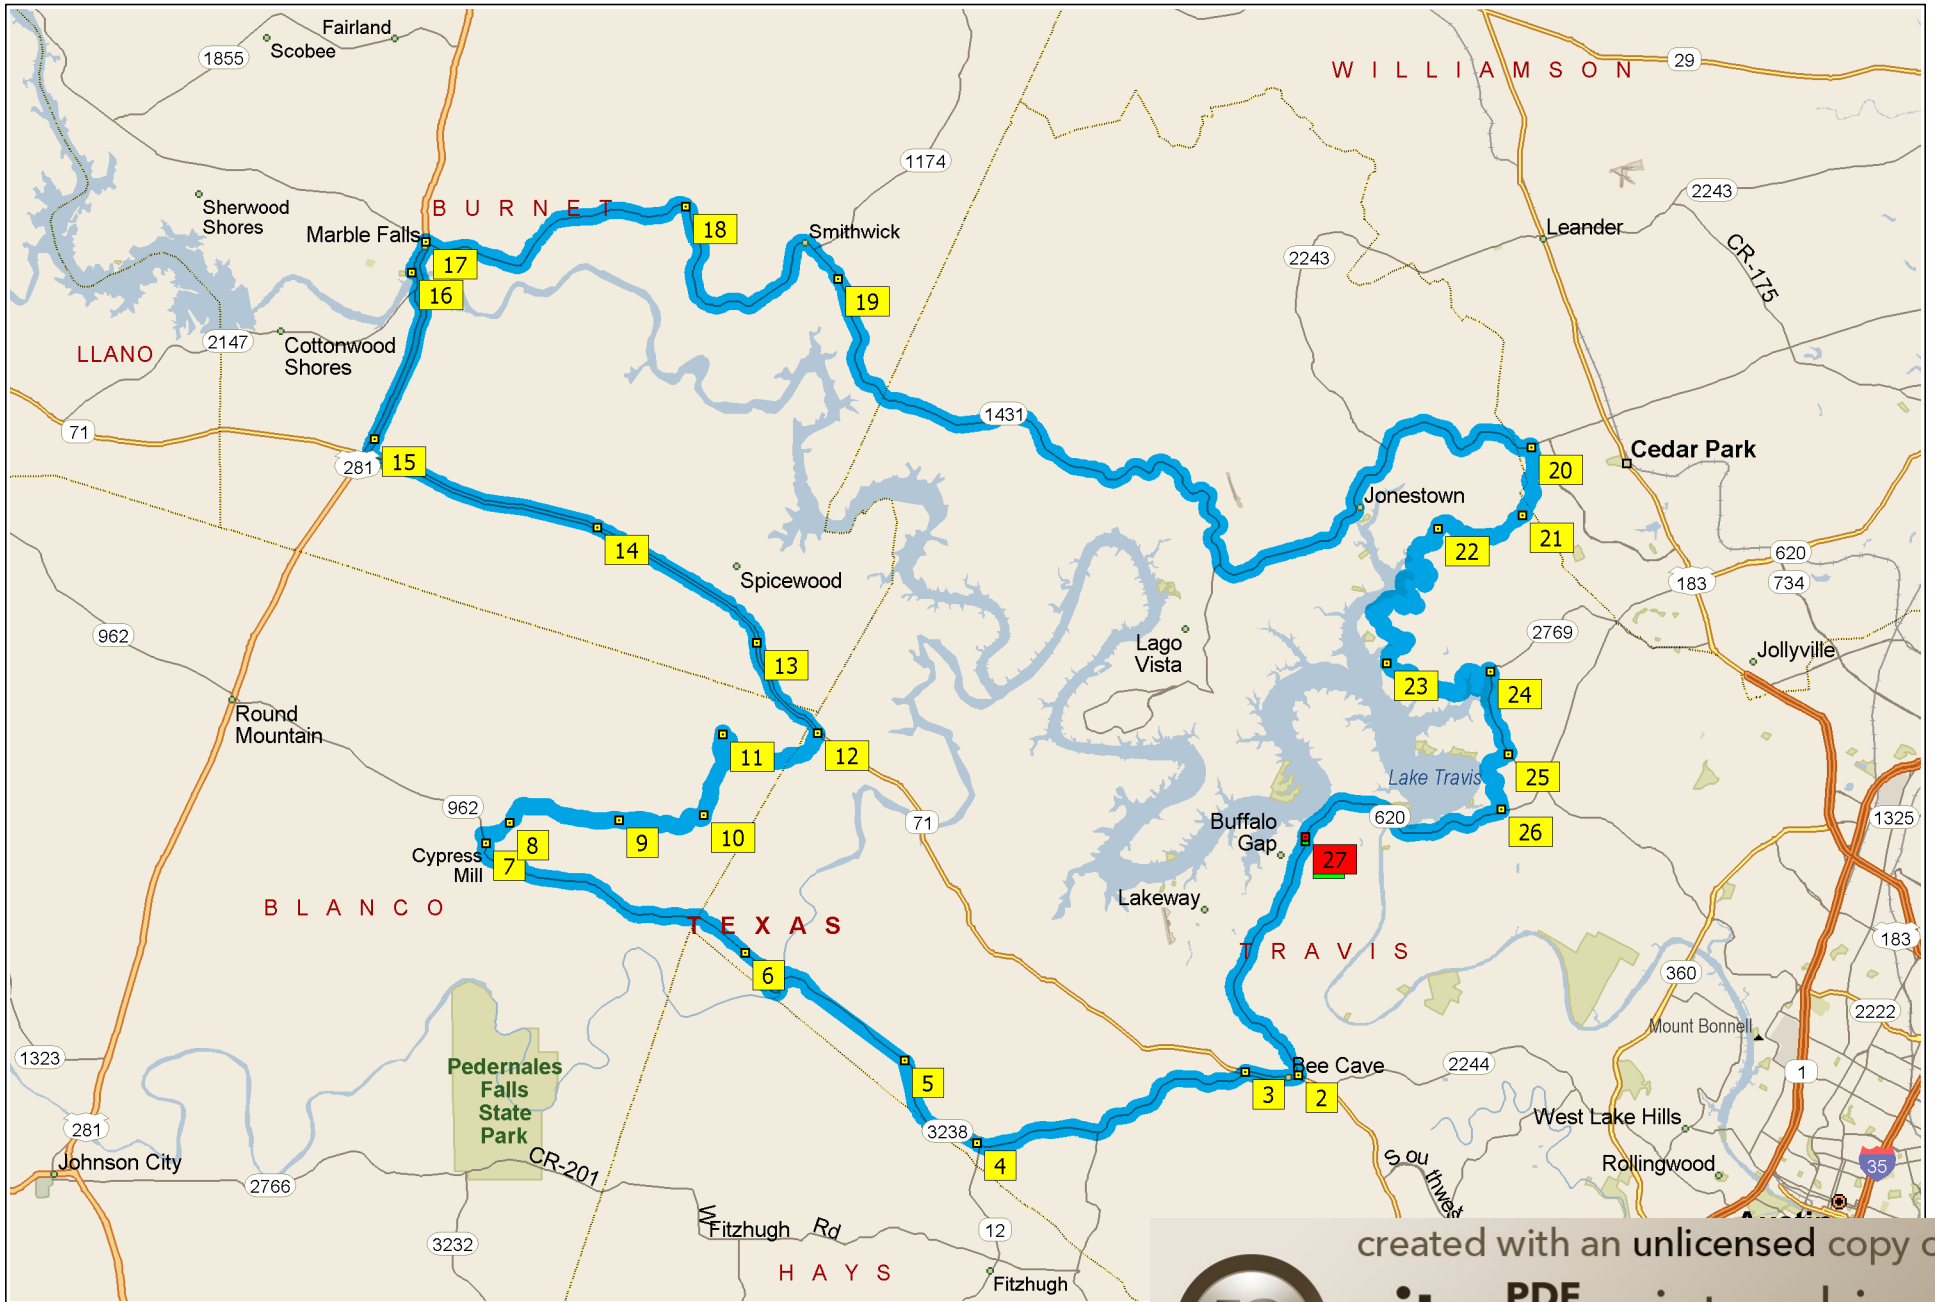

Hamilton Pool-Old Spicewood-1431-Line Creek Rd TWISTIES Ride

Copyright © and (P) 1988–2007 Microsoft Corporation and/or its suppliers. All rights reserved. <http://www.microsoft.com/streets/>
Certain mapping and direction data © 2007 NAVTEQ. All rights reserved. The Data for areas of Canada includes information taken with permission from Canada
Ontario. NAVTEQ and NAVTEQ ON BOARD are trademarks of NAVTEQ. © 2007 Tele Atlas North America, Inc. All rights reserved. Tele Atlas and Tele Atlas No